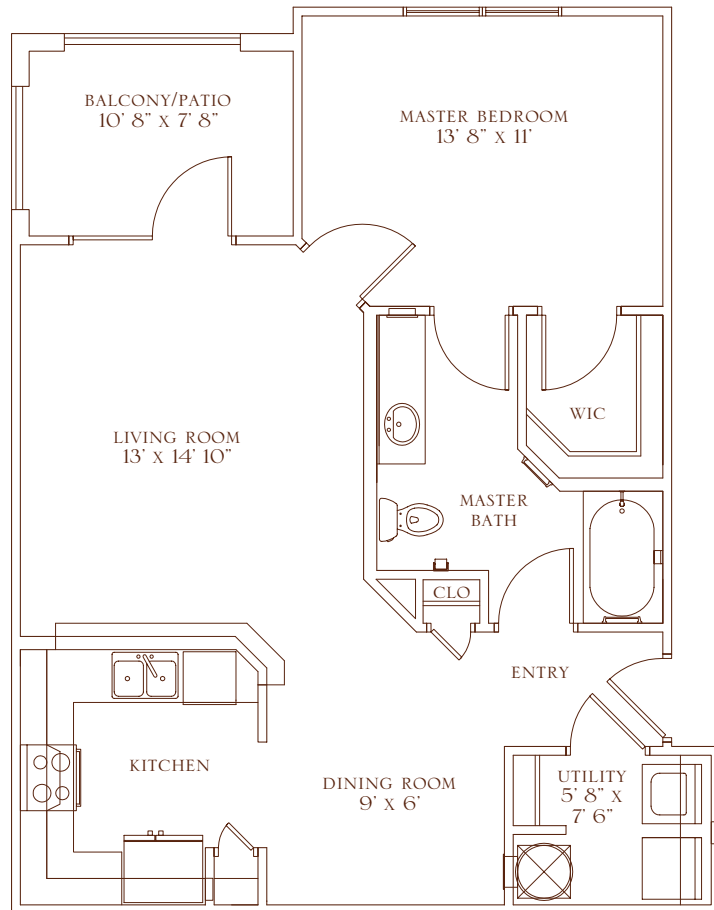

Harmony

with patio/balcony

this apartment home features:

1 BEDROOM / 1 BATH

779 TOTAL SQUARE FEET

GOURMET KITCHEN WITH DOUBLE
STAINLESS STEEL SINK

GE® BLACK APPLIANCES
INCLUDING MICROWAVE

DESIGNER-COORDINATED FINISHES

UTILITY ROOM WITH WASHER &
DRYER INCLUDED

CEILING FANS IN LIVING ROOM AND
MASTER BEDROOM

AMPLE CLOSETS THROUGHOUT THE
APARTMENT HOME

GARDEN TUB

PRIVATE PATIO OR BALCONY

LAKE VIEWS AVAILABLE

GARAGES AND
CARPORTS AVAILABLE

FLOOR PLANS ARE ARTIST RENDERINGS AND MAY VARY
SOMEWHAT IN PRECISE DETAIL AND DIMENSION.