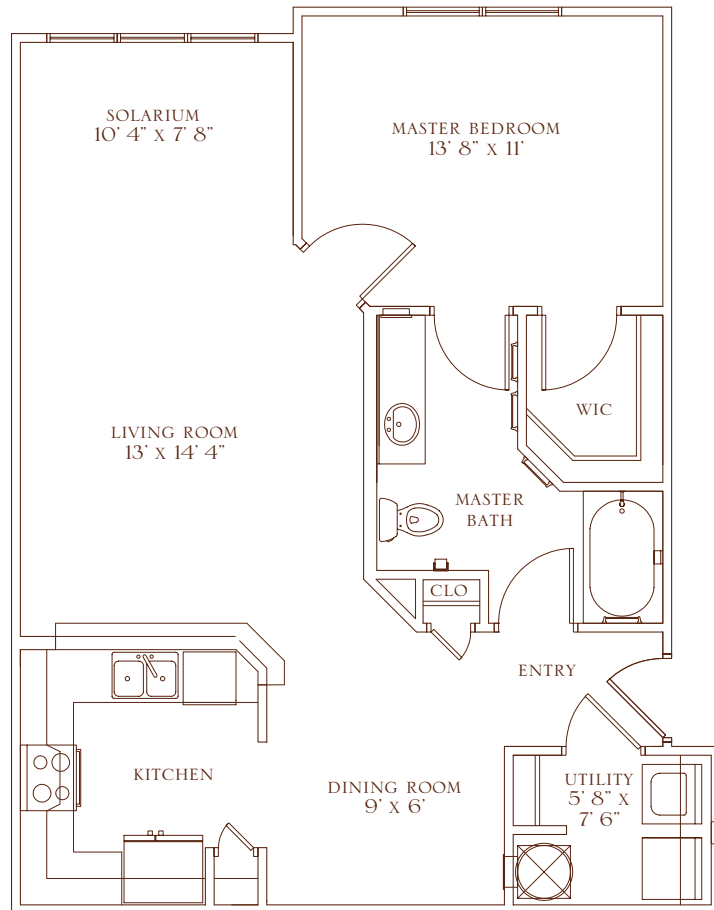

# Harmony

with solarium

*this apartment home features:*

1 BEDROOM / 1 BATH

861 TOTAL SQUARE FEET

GOURMET KITCHEN WITH DOUBLE  
STAINLESS STEEL SINK

GE® BLACK APPLIANCES  
INCLUDING MICROWAVE

DESIGNER-COORDINATED FINISHES

UTILITY ROOM WITH WASHER &  
DRYER INCLUDED

CEILING FANS IN LIVING ROOM AND  
MASTER BEDROOM

AMPLE CLOSETS THROUGHOUT THE  
APARTMENT HOME

GARDEN TUB

LAKE VIEWS AVAILABLE

GARAGES AND  
CARPORTS AVAILABLE

FLOOR PLANS ARE ARTIST RENDERINGS AND MAY VARY  
SOMEWHAT IN PRECISE DETAIL AND DIMENSION.